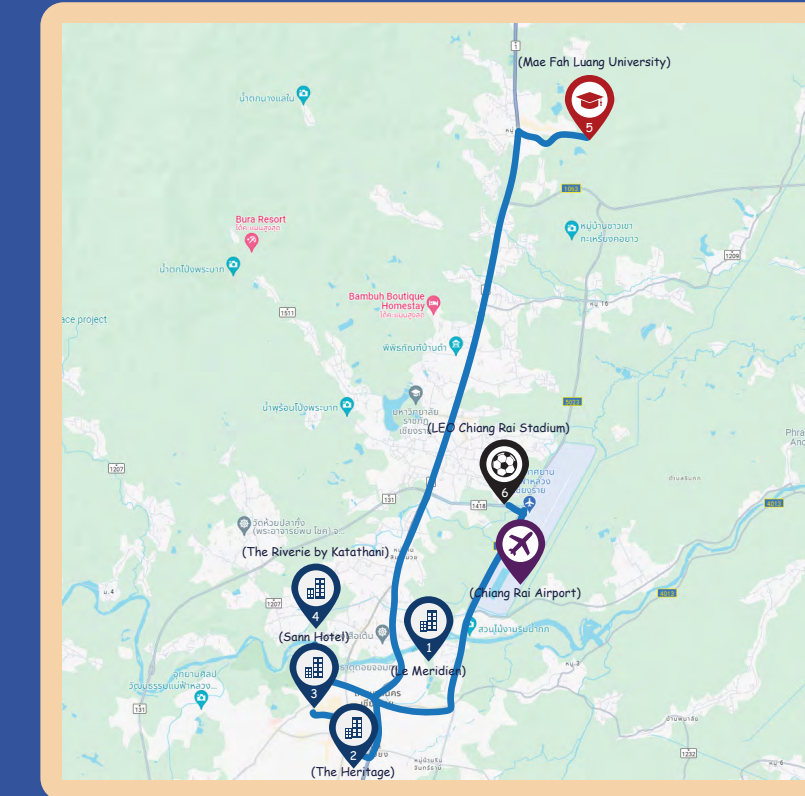

2) CHIANG RAI AIRPORT

Chiang Rai Airport

404 Village No. 10, Paholyothin Road

Ban Du Distric, Mueang District

Chiang Rai, Thailand 57100

Tel: +66 53 798000

1) Airport ➤ Le Meridien Chiang Rai Resort
  8 km - 13 minutes
2) Airport ➤ The Heritage Chiang Rai Hotel
  12.3 km - 20 minutes
3) Airport ➤ Sann Hotel
  9.9 km - 20 minutes
4) Airport ➤ The Riverie by Katathani
  10 km - 17 minutes
5) Airport ➤ Mae Fah Luang University
  15.2 km - 21 minutes
6) Airport ➤ LEO Chiang Rai Stadium
  1.4 km - 4 minutes