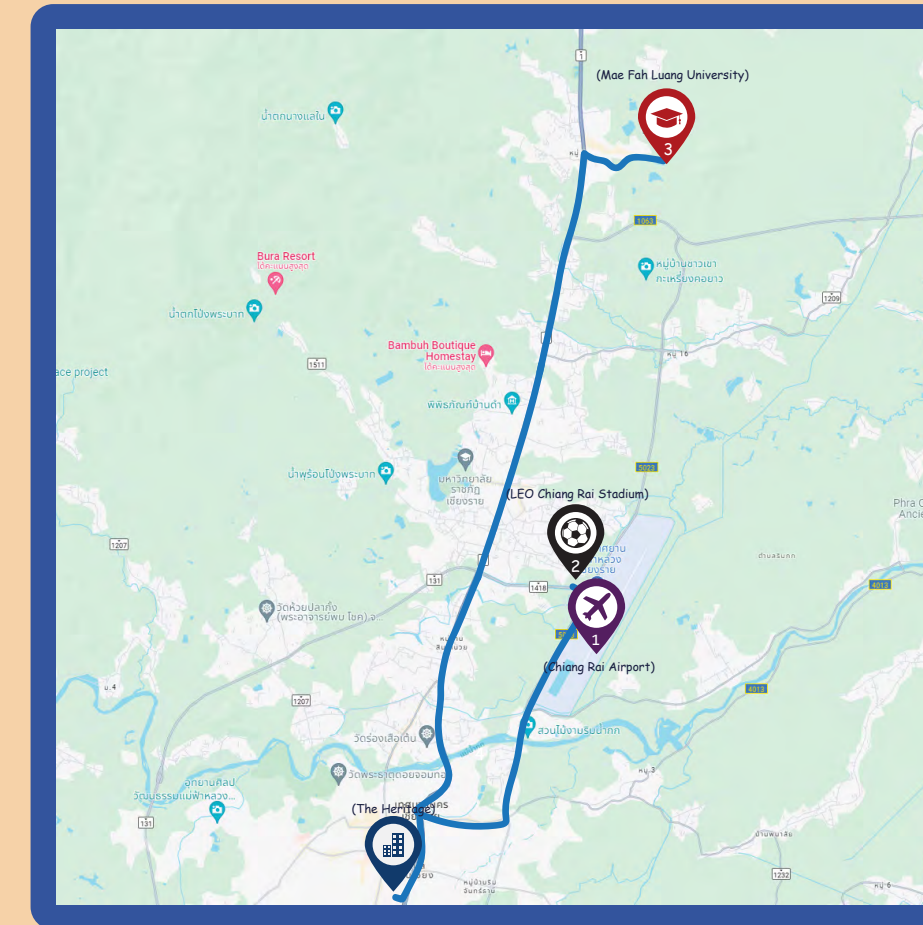

5) THE HERITAGE CHIANG RAI HOTEL AND CONVENTION

The Heritage Chiang Rai Hotel And Convention

199 Village No. 13, Paholyothin Road

Sansai Distric, Mueang, Chiang Rai

Thailand 57000

Tel: +66 52 055888

1) The Heritage Chiang Rai ➤ Chiang Rai Airport
  11.8 km - 25 minutes
2) The Heritage Chiang Rai ➤ LEO Chiang Rai Stadium
  12.3 km - 20 minutes
3) The Heritage Chiang Rai ➤ Mae Fah Luang University
  21.7 km - 38 minutes