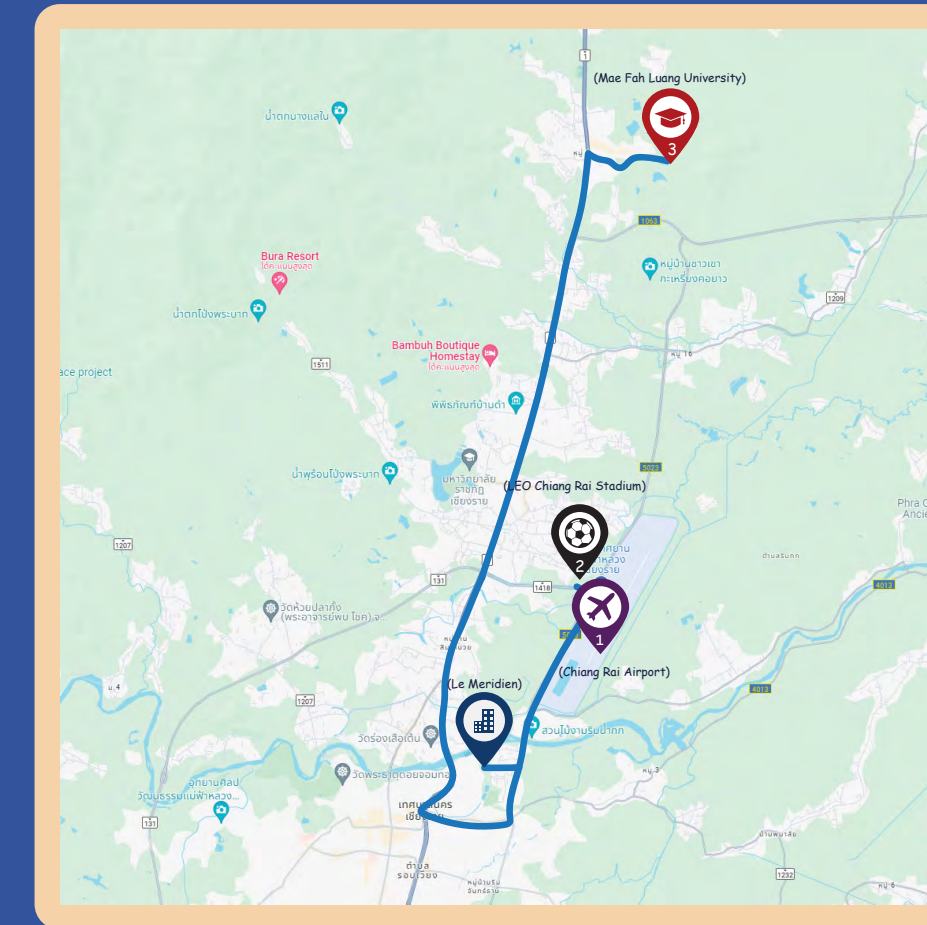

4) LE MÉRIDIEN CHIANG RAI RESORT

Le Méridien Chiang Rai Resort

221 / 2 Village No. 20, Kwaewai Road

Robwieng Distric, Mueang, Chiang Rai

Thailand 57000

Tel: +66 53 603333

1) Le Méridien Chiang Rai ➤ Chiang Rai Airport

5.8 km - 10 minutes

2) Le Méridien Chiang Rai ➤ LEO Chiang Rai Stadium

6.2 km - 9 minutes

3) Le Méridien Chiang Rai ➤ Mae Fah Luang University

20.8 km - 25 minutes