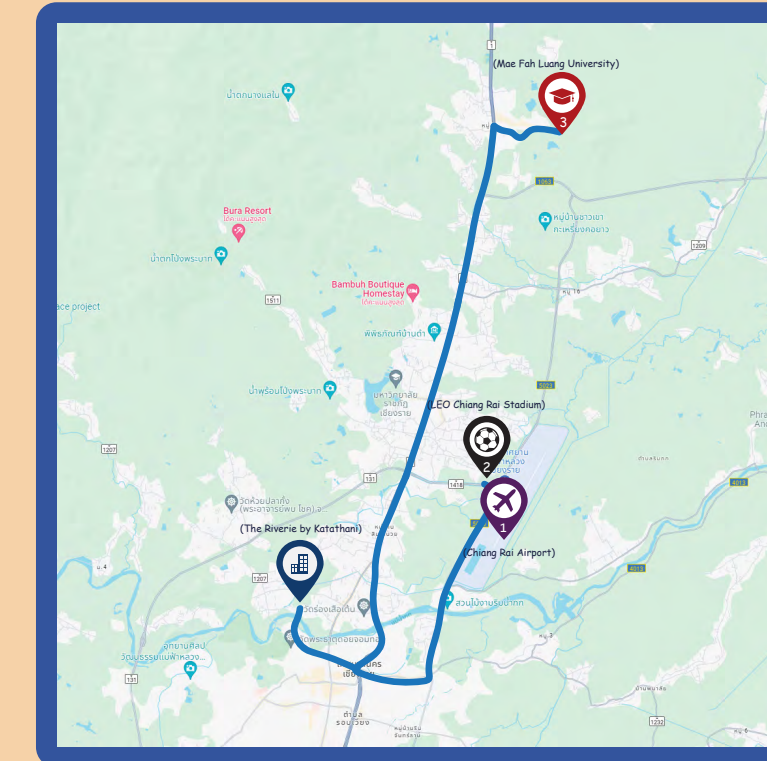

★ RECOMENDED ★

3) THE RIVERIE BY KATATHANI

The Riverie by Katathani

1129, Kraisorasit Road, Vieng Distric

Mueang, Chiang Rai, Thailand 57000

Tel: + 66 53 607999

1) The Riverie ➤ Chiang Rai Airport
  10 km - 22 minutes
2) The Riverie ➤ LEO Chiang Rai Stadium
  12 km - 18 minutes
3) The Riverie ➤ Mae Fah Luang University
  19 km - 33 minutes

SCAN HERE FOR SPECIAL OFFER

Please see more details before booking

Know before you book

1) Stay Period Available 28 Jan 2024 - 3 Feb 2024
2) Book Date Available 1 Dec 2023 - 28 Jan 2024
3) A cancellation fee of 100% of the total amount will be charged if the cancellation note is received within 30 days prior to your arrival date.
4) All payment to be settled with hotel directly upon check-in.
5) If the hotel rooms are full, reservations cannot be made through this link.