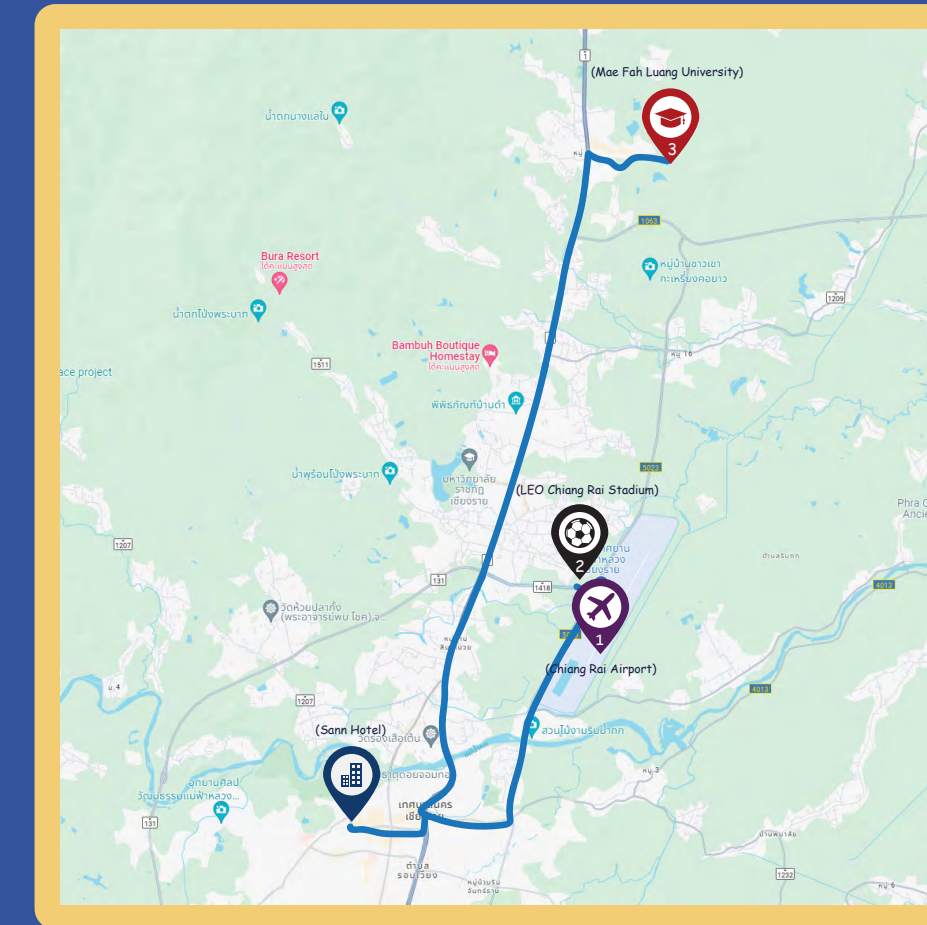

6) SANN HOTEL CHIANG RAI

Sann Hotel Chiang Rai

390, Baanpa Pragarn Road, Robwieng Distric

Mueang, Chiang Rai, Thailand 57000

Tel: +66 50 515555

1) Sann Hotel Chiang Rai ➤ Chiang Rai Airport
  5.8 km - 10 minutes
2) Sann Hotel Chiang Rai ➤ LEO Chiang Rai Stadium
  6.2 km - 9 minutes
3) Sann Hotel Chiang Rai ➤ Mae Fah Luang University
  20.8 km - 25 minutes